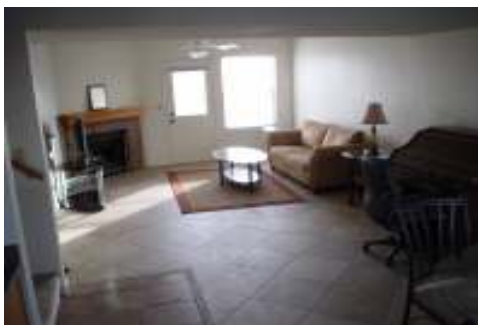

Weekday Hours
10:00 AM - 7:00 PM
Saturdays
11:00 AM - 2:00 PM
& By Appointment
Sunday
Appointment Only

4501 Wimbledon Dr | Lawrence | Kansas | 66047

- 4 Bedrooms
- 3 Full Bathrooms
- 1550 Square Ft
- Washer & Dryer
- Walk-In Closets
- Free Covered Parking
- Back Patios
- Free Cable
- Free Broadband Internet
- Pool & Hot Tub
- Game Room & Gym
- In-unit 42" Flat Panel TV